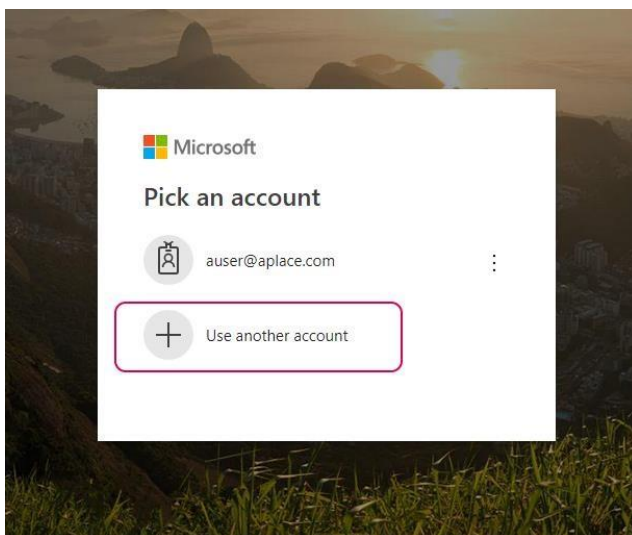

USING OAKLANDS WORLD OF LEARNING VLE

Oaklands Junior School operates a Virtual Learning Environment (VLE), Oaklands World of Learning (OWL). This VLE contains a wealth of curriculum support, including year group specific information such as weekly homework, homework grids, plus links to other websites; the aim being to assist children's learning both in and out of school.

To get to the OWL VLE

Pupils can access this site via the following instructions:

1) Go to school website <https://oaklandsjunior-school.org.uk/>
2) Click on Home Access button
3) Click on words OWL School VLE
4) Enter your user name which is the same as the one you use to sign into a computer at school **BUT with added @oakpupil.com**
5) The password is the same as the one at school.
6) There is no parental login.

When the wrong username appears

If when logging in you see a screen like the one shown below and the username shown does **NOT** match your username (remember it has got to match the entire username not just the start of it). Then click on **+ Use another account** button and you will be able to type in your correct school username.

This will also apply for Single Sign On access to Education City and Purple Mash