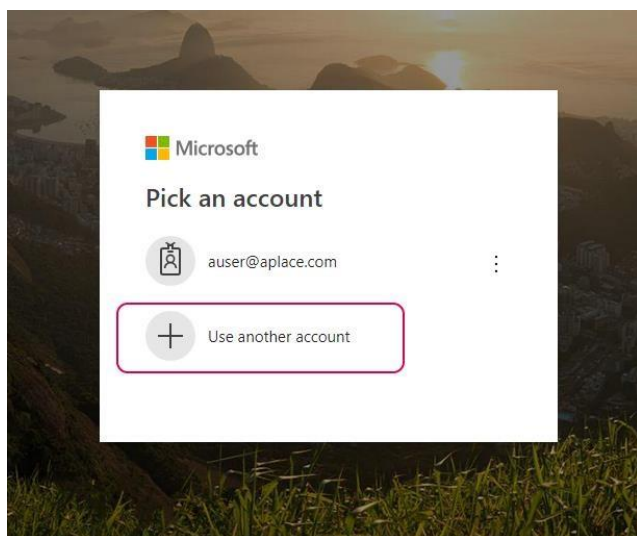

GETTING ONTO OAKLANDS WORLD OF LEARNING VLE

Oaklands Junior School operates a Virtual Learning Environment (VLE), Oaklands World of Learning (OWL). This VLE contains a wealth of curriculum support, including year group specific information such as weekly homework, homework grids, plus links to other websites; the aim being to assist children's learning both in and out of school.

Pupils can access this site via the following instructions:

To get to the OWL VLE

1) Go to school website <https://oaklandsjunior-school.org.uk/>
2) Click on Home Access button
3) Click on words OWL School VLE
4) Enter your user name which is the same as the one you use to sign into a computer at school
  BUT with added @oakpupil.com
5) The password is the same as the one at school.
6) There is no parental login.

When the wrong username appears

If when logging in you see a screen like the one shown below and the username shown does **NOT** match your username (remember it has got to match the entire username not just the start of it). Then click on **+ Use another account** button and you will be able to type in your correct school username.

This will also apply for Single Sign On access to Education City and Purple Mash